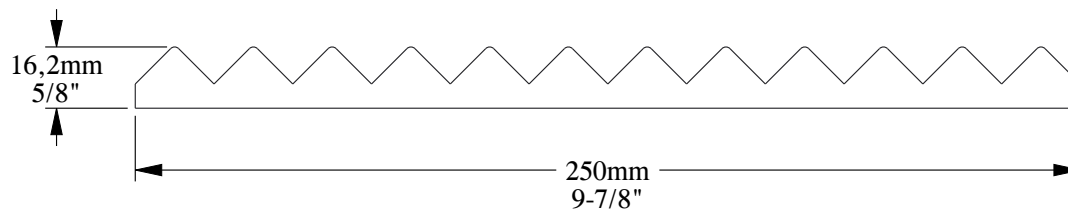

SCALE 1:2

SCALE 1:2

Installation area: 0,5m²

ORAC[®]
D E C O R

Biekorfstraat 32
8400 Oostende - Belgium
Tel +32 (0)59 80 32 52
www.oracdecor.com
info@oracdecor.com

Part name: W108

Designed by: ORAC

Designed on: 04-May-2018

Unless otherwise specified: all dimensions are in millimeters and inches, scale 1:1, length 2 meters

All information in this document is Orac's exclusive property. It may in no case be reproduced, even partly, be communicated to a third party or used for any possible purpose without ORAC's express written permission. Further legal information can be found at <https://www.oracdecor.com/en/general-sales-conditions>